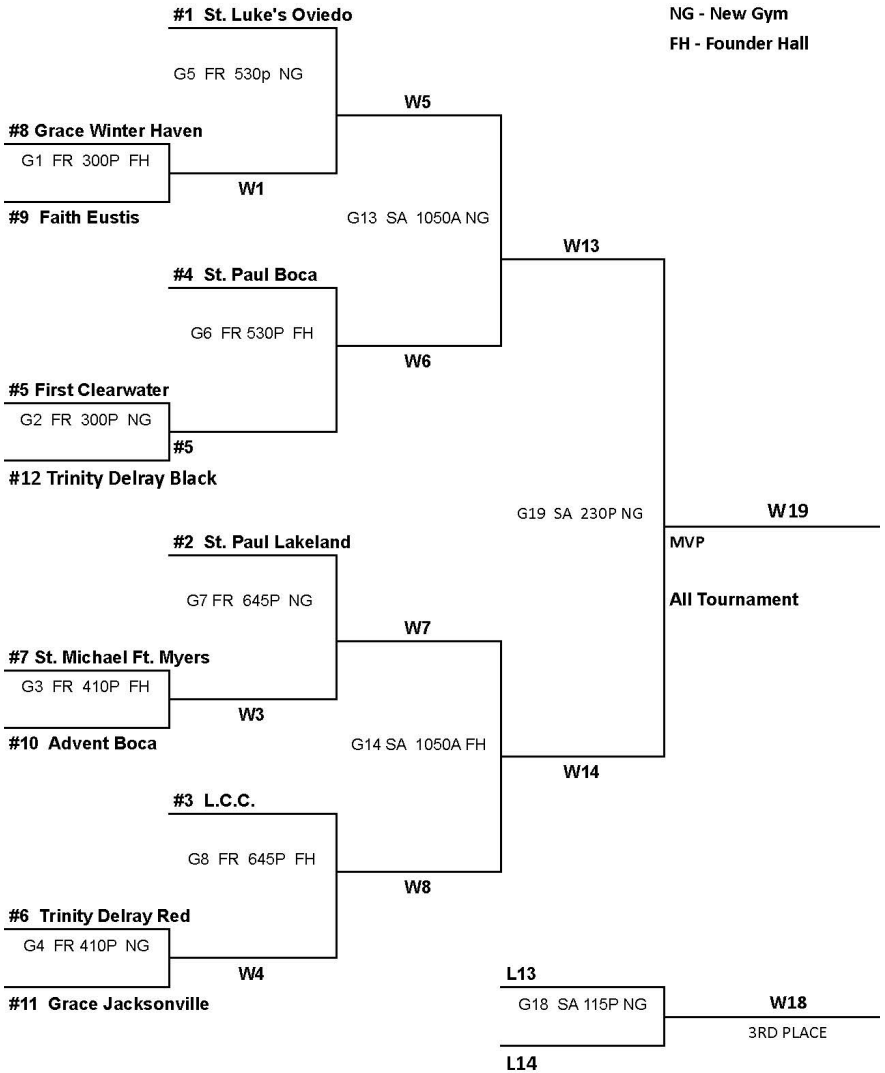

FLAA GIRLS STATE VOLLEYBALL TOURNAMENT 2024

HOSTED BY: ST. LUKE'S LUTHERAN SCHOOL

HIGHER SEED HOME TEAM ON SCORE BOARD