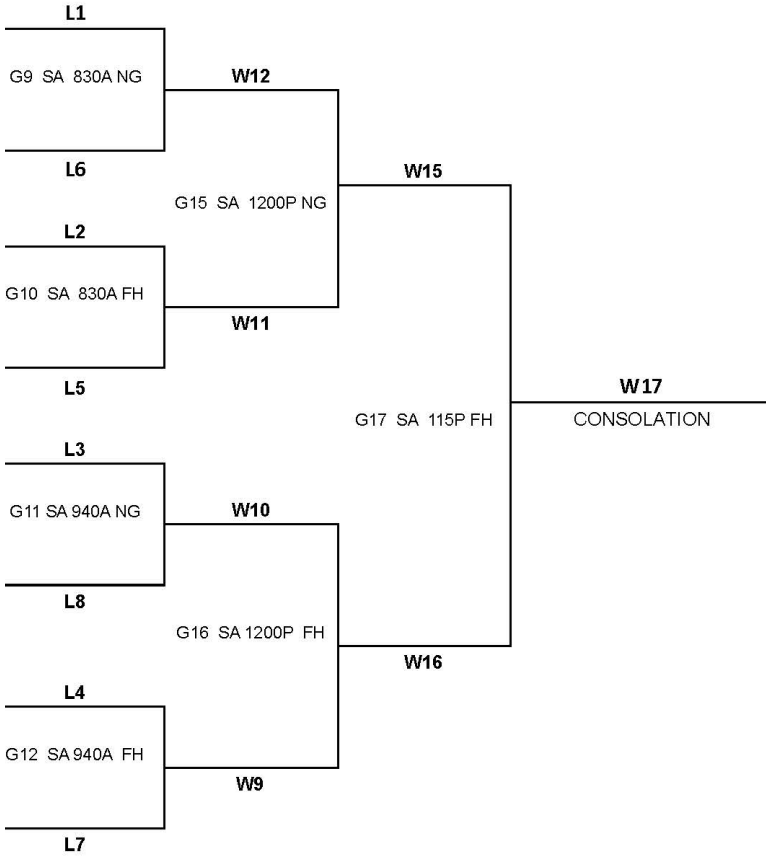

NG - New Gym
FH - Founder Hall

HIGHER SEED HOME TEAM ON SCORE BOARD